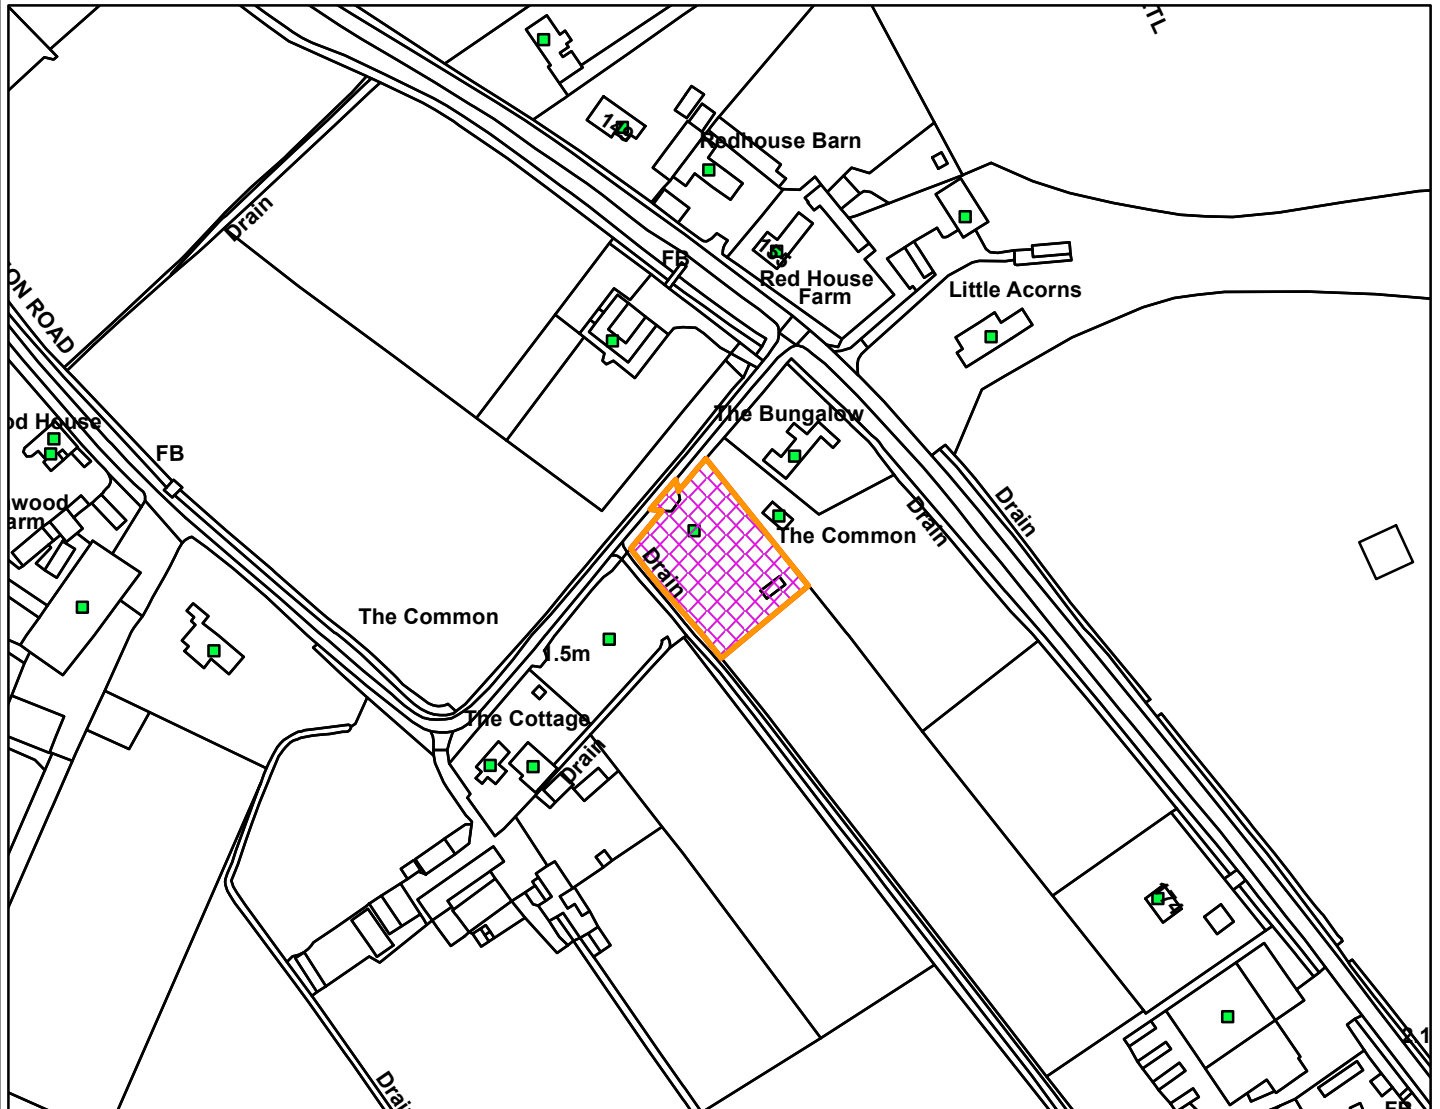

Land SW of The Bungalow Common Road South Walton Highway

Legend

[Empty legend box]

Scale: 1:2,500

Reproduced from the Ordnance Survey map with permission of the Controller of His Majesty's Stationery Office © Crown Copyright 2023.

Unauthorised reproduction infringes Crown Copyright and may lead to prosecution or civil proceedings.

Organisation	BCKLWN
Department	Department
Comments	Not Set
Date	16/12/2024
MSA Number	0100024314